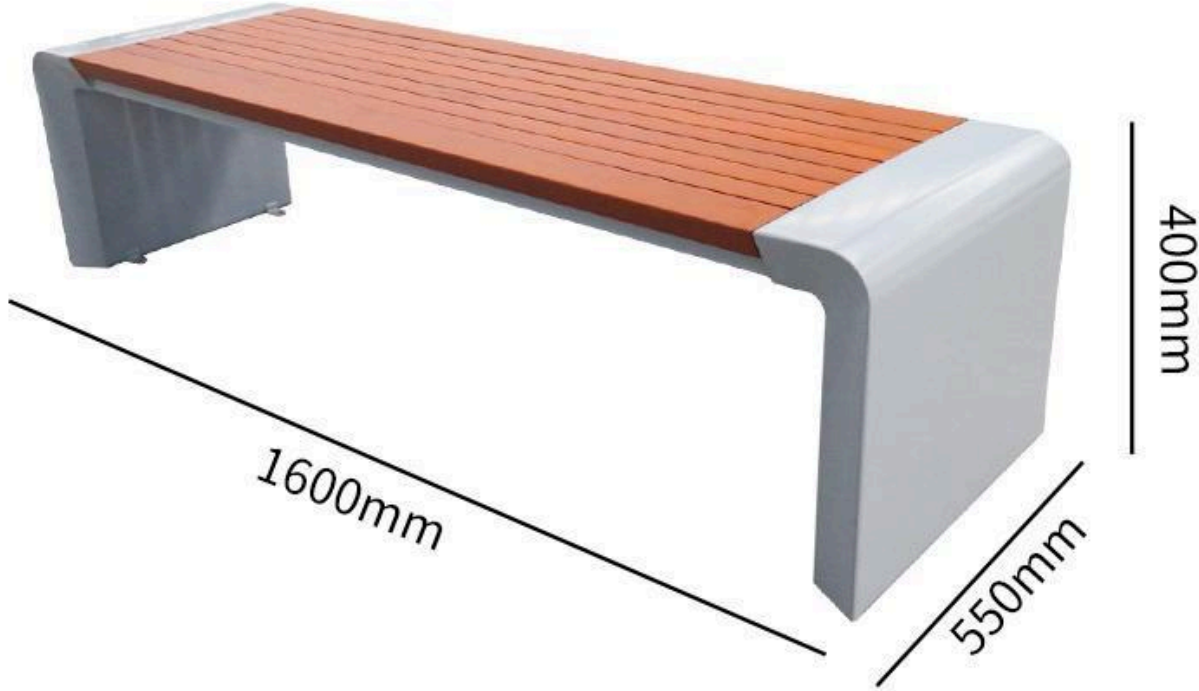

PRODUCT IMAGES