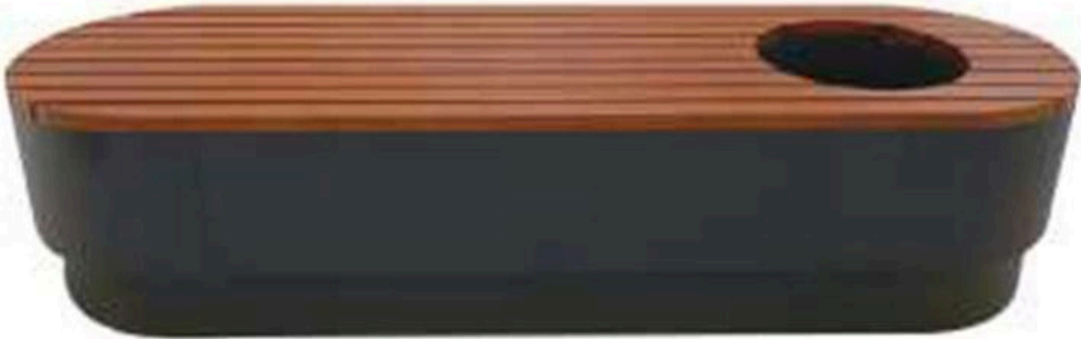

PRODUCT IMAGES